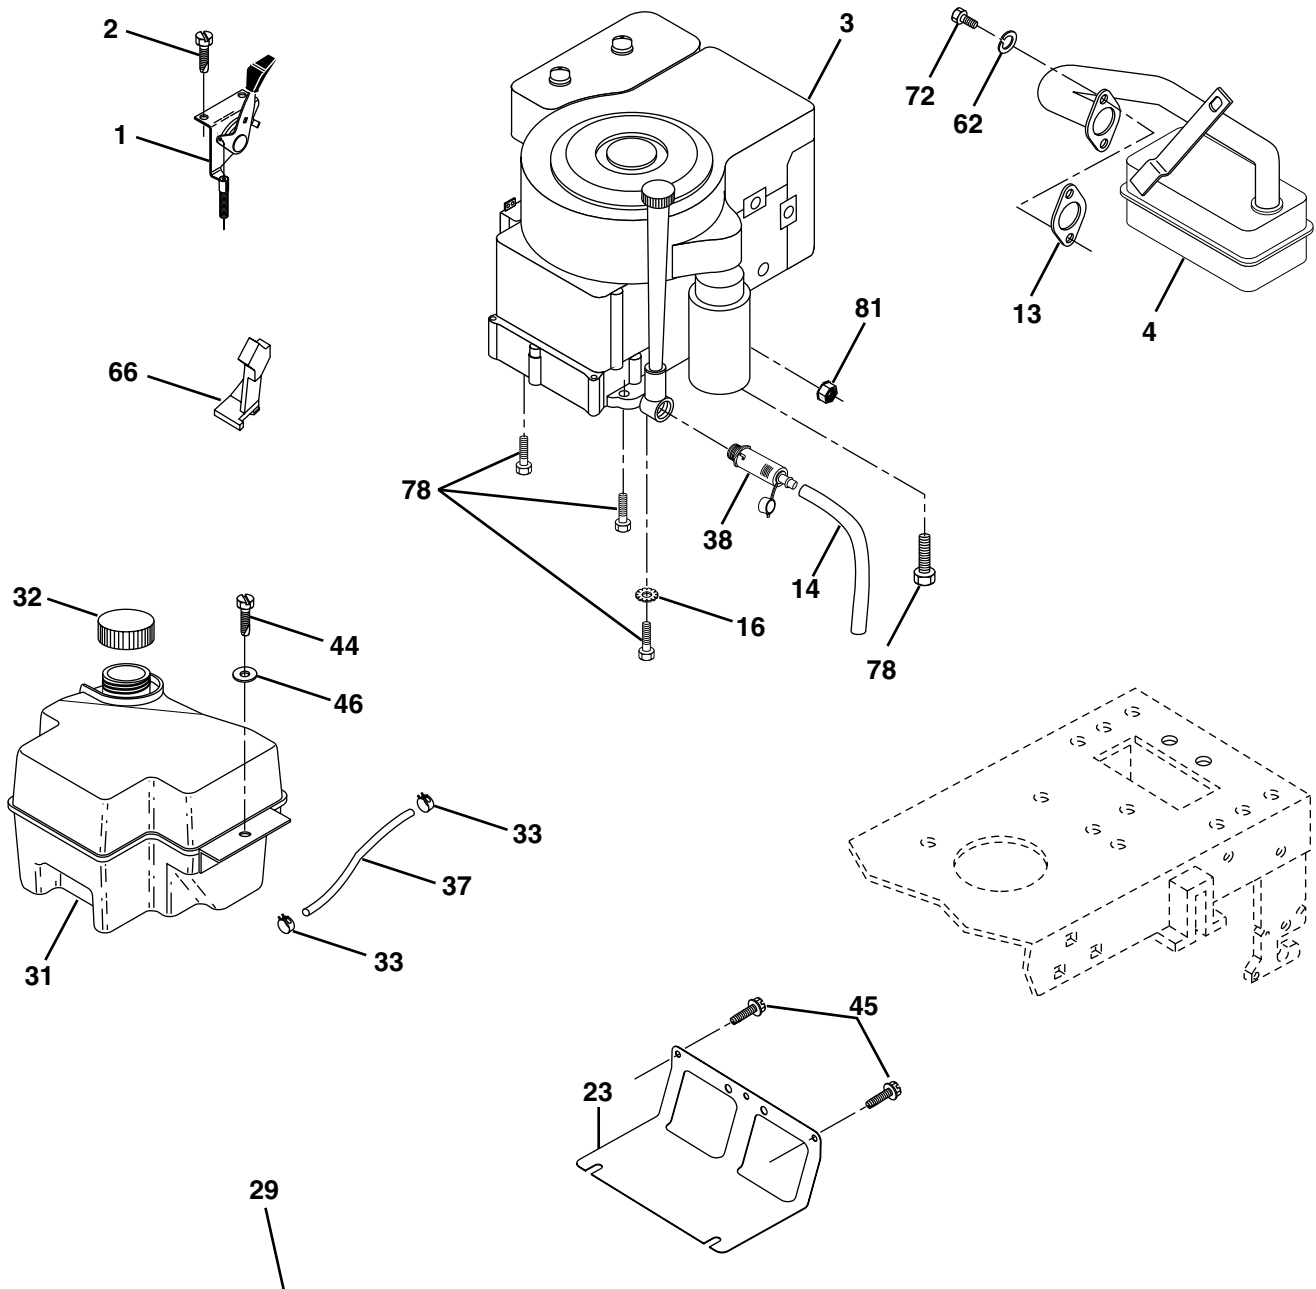

NOTE: All component dimensions given in U.S. inches.
1 inch = 25.4 mm

REPAIR PARTS

TRACTOR- -MODEL NO. 125CRD (P125CRDC) PRODUCT NO. 954 12 00-33
DECALS

KEY NO.	PART NO.	DESCRIPTION
1	532145498	Decal Read Owner's Manual Sym
2	532170839	Decal Hp Engine
3	532167151	Decal Hood Rh
4	532167152	Decal Hood Lh
5	532140986	Decal Grille
6	532126187	Decal 100 DBA
8	532145437	Decal Europe Stand Ce
9	532140987	Decal Fender Logo
10	532145005	Decal Bat Dan/Poi P/L Sym Wpn
11	532145494	Decal Mower Cut Finger Symbol
12	532159737	Decal Brake/Clutch Symbol Lt
13	532166959	Decal Warn Back Plate CRD

WHEELS & TIRES

KEY NO.	PART NO.	DESCRIPTION
1	532059192	Cap Value Tire
2	532065139	Stem Value
3	532106222	Tire F Ts 15 X 6 0 - 6 Service
4	532059904	Tube Inner Front #35060
5	532125121	Rim Asm 6"front Service
6	532124957	Fitting Grease
7	532124959	Bearing Flange
8	532125122	Rim Asm 8"rear Service
9	532124635	Tire R Ts 18 x 8.5-8 Service
10	532124926	Tube Rear 9 5 X 8 Service
11	532175039	Cap Axle Blk 1 50 X 1 00
--	532144334	Sealant, Tire (10 oz. tube)

NOTE: All component dimensions given in U.S. inches
1 inch = 25.4 mm

REPAIR PARTS

TRACTOR- -MODEL NO. 125CRD (P125CRDC) PRODUCT NO. 954 12 00-33
ENIGNE

OPTIONAL EQUIPMENT
Spark Arrester

REPAIR PARTS

TRACTOR- -MODEL NO. 125CRD (P125CRDC) PRODUCT NO. 954 12 00-33
ENIGNE

NOTE: All component dimensions given in U.S. inches
1 inch = 25.4 mm

REPAIR PARTS

TRACTOR- -MODEL NO. 125CRD (P125CRDC) PRODUCT NO. 954 12 00-33
MOWER LIFT

REPAIR PARTS

TRACTOR- -MODEL NO. 125CRD (P125CRDC) PRODUCT NO. 954 12 00-33
MOWER LIFT