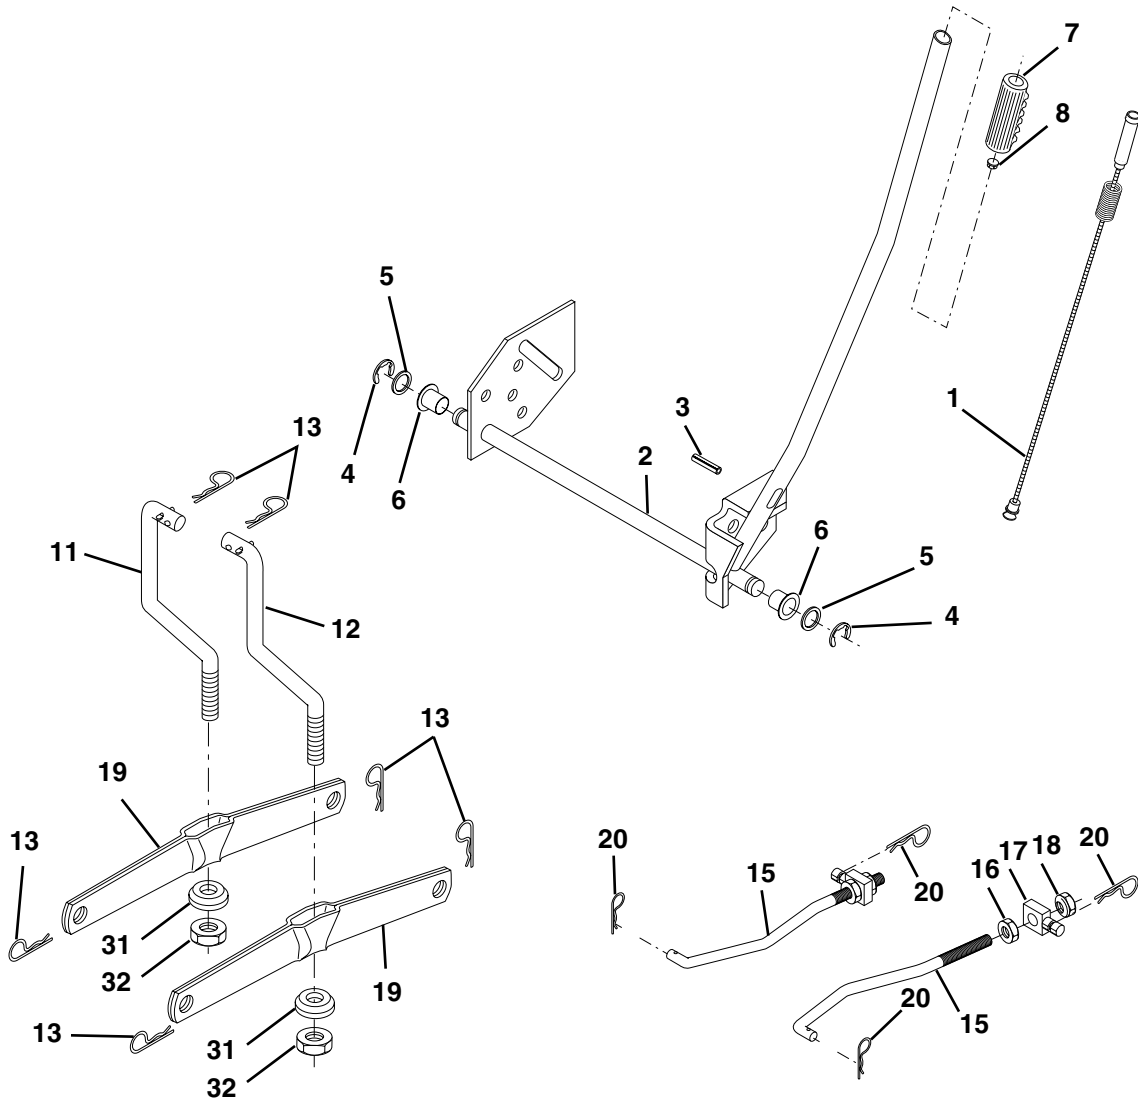

WHEELS & TIRES

KEY NO.	PART NO.	DESCRIPTION
1	532059192	Cap Value Tire
2	532065139	Stem Value
3	532106222	Tire F Ts 15 X 6 0 - 6 Service
4	532059904	Tube Inner Front #35060
5	532125121	Rim Asm 6"front Service
6	532124957	Fitting Grease
7	532124959	Bearing Flange
8	532125122	Rim Asm 8"rear Service
9	532124635	Tire R Ts 18 x 8.5-8 Service
10	532124926	Tube Rear 9 5 X 8 Service
11	532175039	Cap Axle Blk 1 50 X 1 00
--	532144334	Sealant, Tire (10 oz. tube)

NOTE: All component dimensions given in U.S. inches
1 inch = 25.4 mm

REPAIR PARTS

TRACTOR- -MODEL NO. 125CRD (P125CRDC) PRODUCT NO. 954 12 00-33
ENIGNE

OPTIONAL EQUIPMENT
Spark Arrester

REPAIR PARTS

TRACTOR- -MODEL NO. 125CRD (P125CRDC) PRODUCT NO. 954 12 00-33
ENIGNE

KEY NO.	PART NO.	DESCRIPTION
1	532170865	Control Throt/Ch
2	817720410	Screw Hex Thd Cut 1/4-20 x 5/8 T
3	-----	Engine Briggs Model 289707 Order Parts from Engine Manufacturer
4	532137348	Muffler Exhaust
13	532165291	Gasket 1 313 Id Tin Plated
16	811050600	Washer Lock Ext Tooth 3/8
23	532169837	Shield Browning/Debris Guard
29	532137180	Arrestor Spark
31	532174642	Tank Fuel 2.00 Fr
32	532140527	Cap Asm Fule Top Vent N/Lany
33	532123487	Clamp Hose Blk
37	532137040	Line Fuel 20"
38	532148315	Plug Drain Oil Easy
44	817670412	Screw Hexwsh Thdrol 1/4-20 x 3/4
45	817000612	Screw Hexwsh Thdr 3/8-16 x 3/4
46	819091416	Washer 9/32 x 7/8 x 16ga
62	810040500	Washer Lock Hvy Hlcl Spr 5/16
66	532127951	Stop Throttle 3000 Rpm
72	871070512	Screw Hexhd Cap 5/16-18 x 3/4
78	817060620	Screw 3/8-16 x 1-1/4
81	873510400	Nut Keps 1/4-20 UNC

NOTE: All component dimensions given in U.S. inches
1 inch = 25.4 mm

REPAIR PARTS

TRACTOR- -MODEL NO. 125CRD (P125CRDC) PRODUCT NO. 954 12 00-33
MOWER LIFT

REPAIR PARTS

TRACTOR- -MODEL NO. 125CRD (P125CRDC) PRODUCT NO. 954 12 00-33
MOWER LIFT