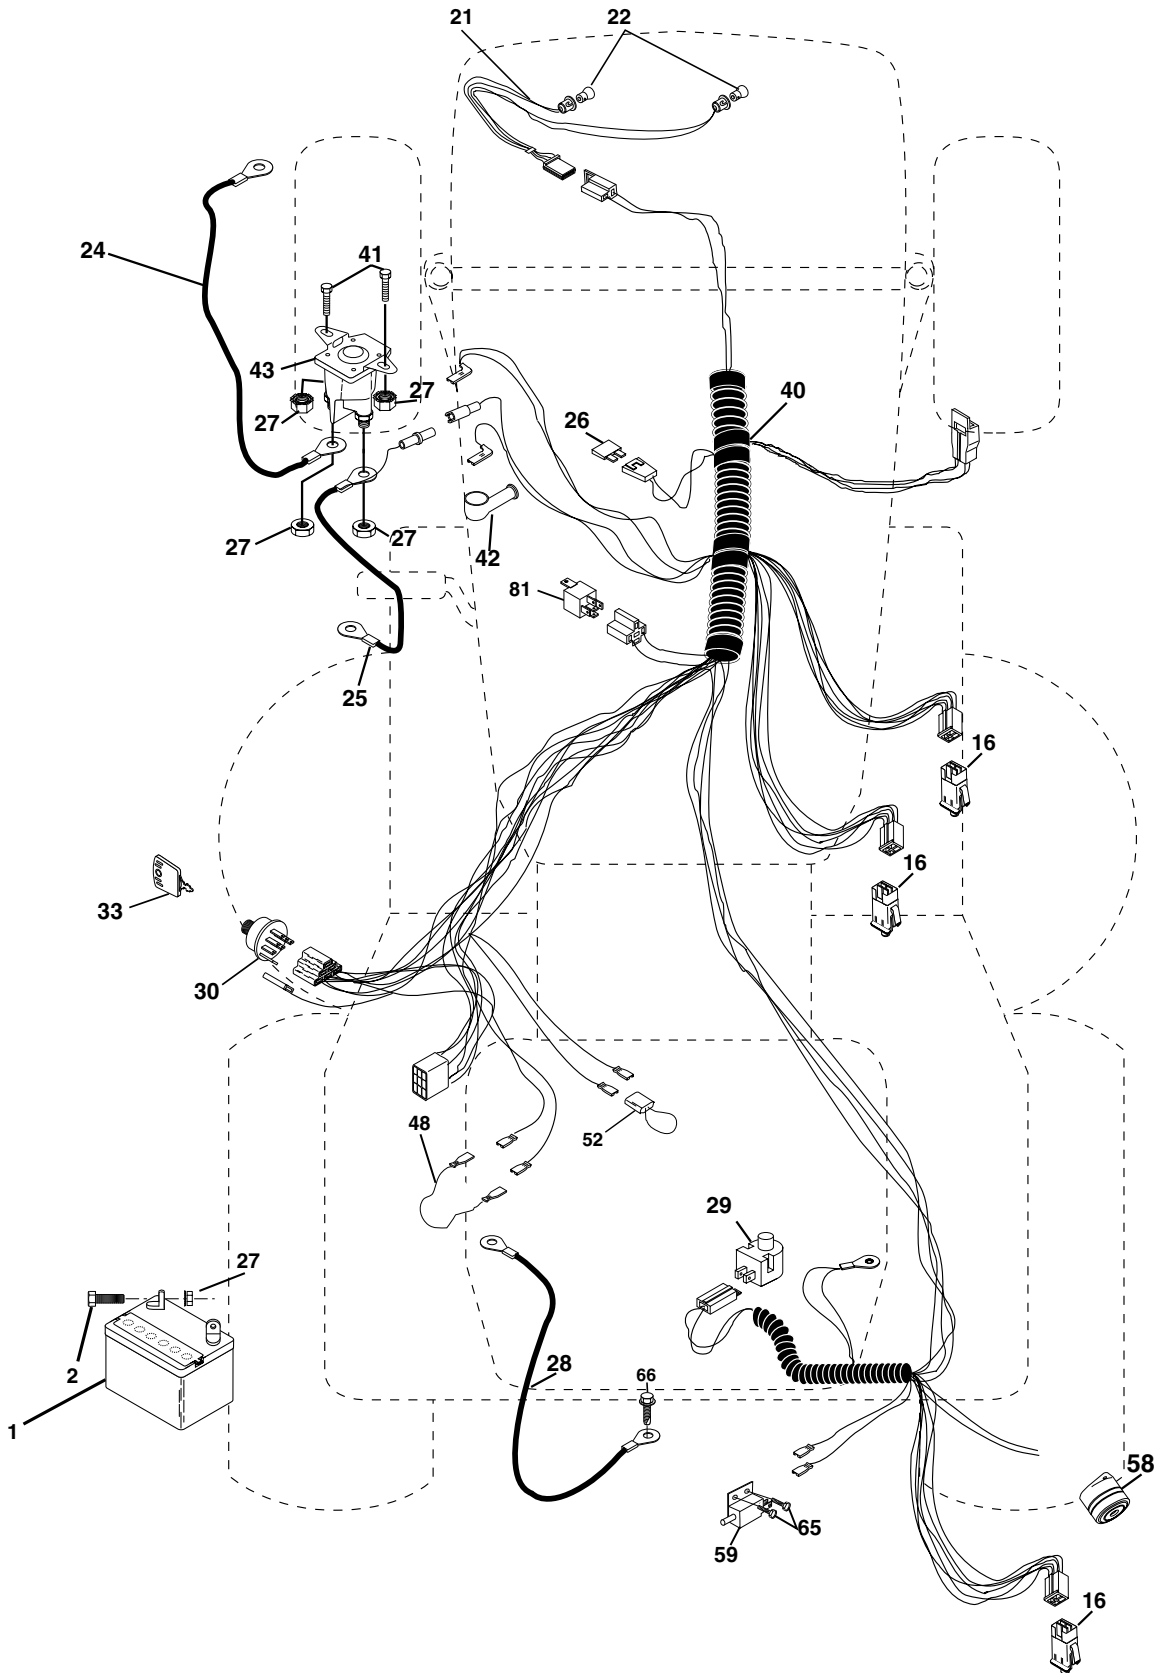

RELAY

REPAIR PARTS

TRACTOR- -MODEL NO. 125CRD (P125CRDC) PRODUCT NO. 954 12 00-33
ELECTRICAL

REPAIR PARTS

TRACTOR- -MODEL NO. 125CRD (P125CRDC) PRODUCT NO. 954 12 00-33
ELECTRICAL

KEY NO.	PART NO.	DESCRIPTION
1	532144925	Battery 12 Volt 25 AMP Wet
2	874760412	Bolt Hex Hd 1/4-20 Unc X 3/4
16	532153664	Switch Interlock Push-In
21	532166181	Harness Asm Light W/4152J
22	532004152	Bulb Light #1156
24	532124780	Cable Starter 6Ga 11" Red
25	532165987	Cable Battery Crd 56" Red
26	532166180	Fuse 15 Amp
27	873510400	Nut Keps Hex 1/4-20 Unc
28	532127725	Cable Ground 6Ga 18" Black
29	532160784	Switch Plunger Normal Op Olive
30	532175566	Switch Ignition
33	532140401	Key Ign
40	532170164	Harness Ign
41	871110408	Bolt Flk Fin Hex 1/4-20 Unc X 1/2
42	532131563	Cover Terminal Red
43	532175141	Solenoid
48	532140844	Adapter Ammeter Rectangular
52	532141940	Protection Wire Loop
58	532169419	Buzzer Crd
59	532166299	Switch FBI CRD
65	817211008	Screw Slftp #10-16 x 1/2 Ty-Ab
66	817490608	Screw Thdrol 3/8-16 x 1/2 Ty-Tt
81	532109748	Relay Asm

NOTE: All component dimensions given in U.S. inches.
1 inch = 25.4 mm.

REPAIR PARTS

TRACTOR- -MODEL NO. 125CRD (P125CRDC) PRODUCT NO. 954 12 00-33
DRIVE

REPAIR PARTS

TRACTOR- -MODEL NO. 125CRD (P125CRDC) PRODUCT NO. 954 12 00-33 DRIVE

NOTE: All component dimensions given in U.S. inches.
1 inch = 25.4 mm

REPAIR PARTS

TRACTOR- -MODEL NO. 125CRD (P125CRDC) PRODUCT NO. 954 12 00-33
DECALS

KEY NO.	PART NO.	DESCRIPTION
1	532145498	Decal Read Owner's Manual Sym
2	532170839	Decal Hp Engine
3	532167151	Decal Hood Rh
4	532167152	Decal Hood Lh
5	532140986	Decal Grille
6	532126187	Decal 100 DBA
8	532145437	Decal Europe Stand Ce
9	532140987	Decal Fender Logo
10	532145005	Decal Bat Dan/Poi P/L Sym Wpn
11	532145494	Decal Mower Cut Finger Symbol
12	532159737	Decal Brake/Clutch Symbol Lt
13	532166959	Decal Warn Back Plate CRD